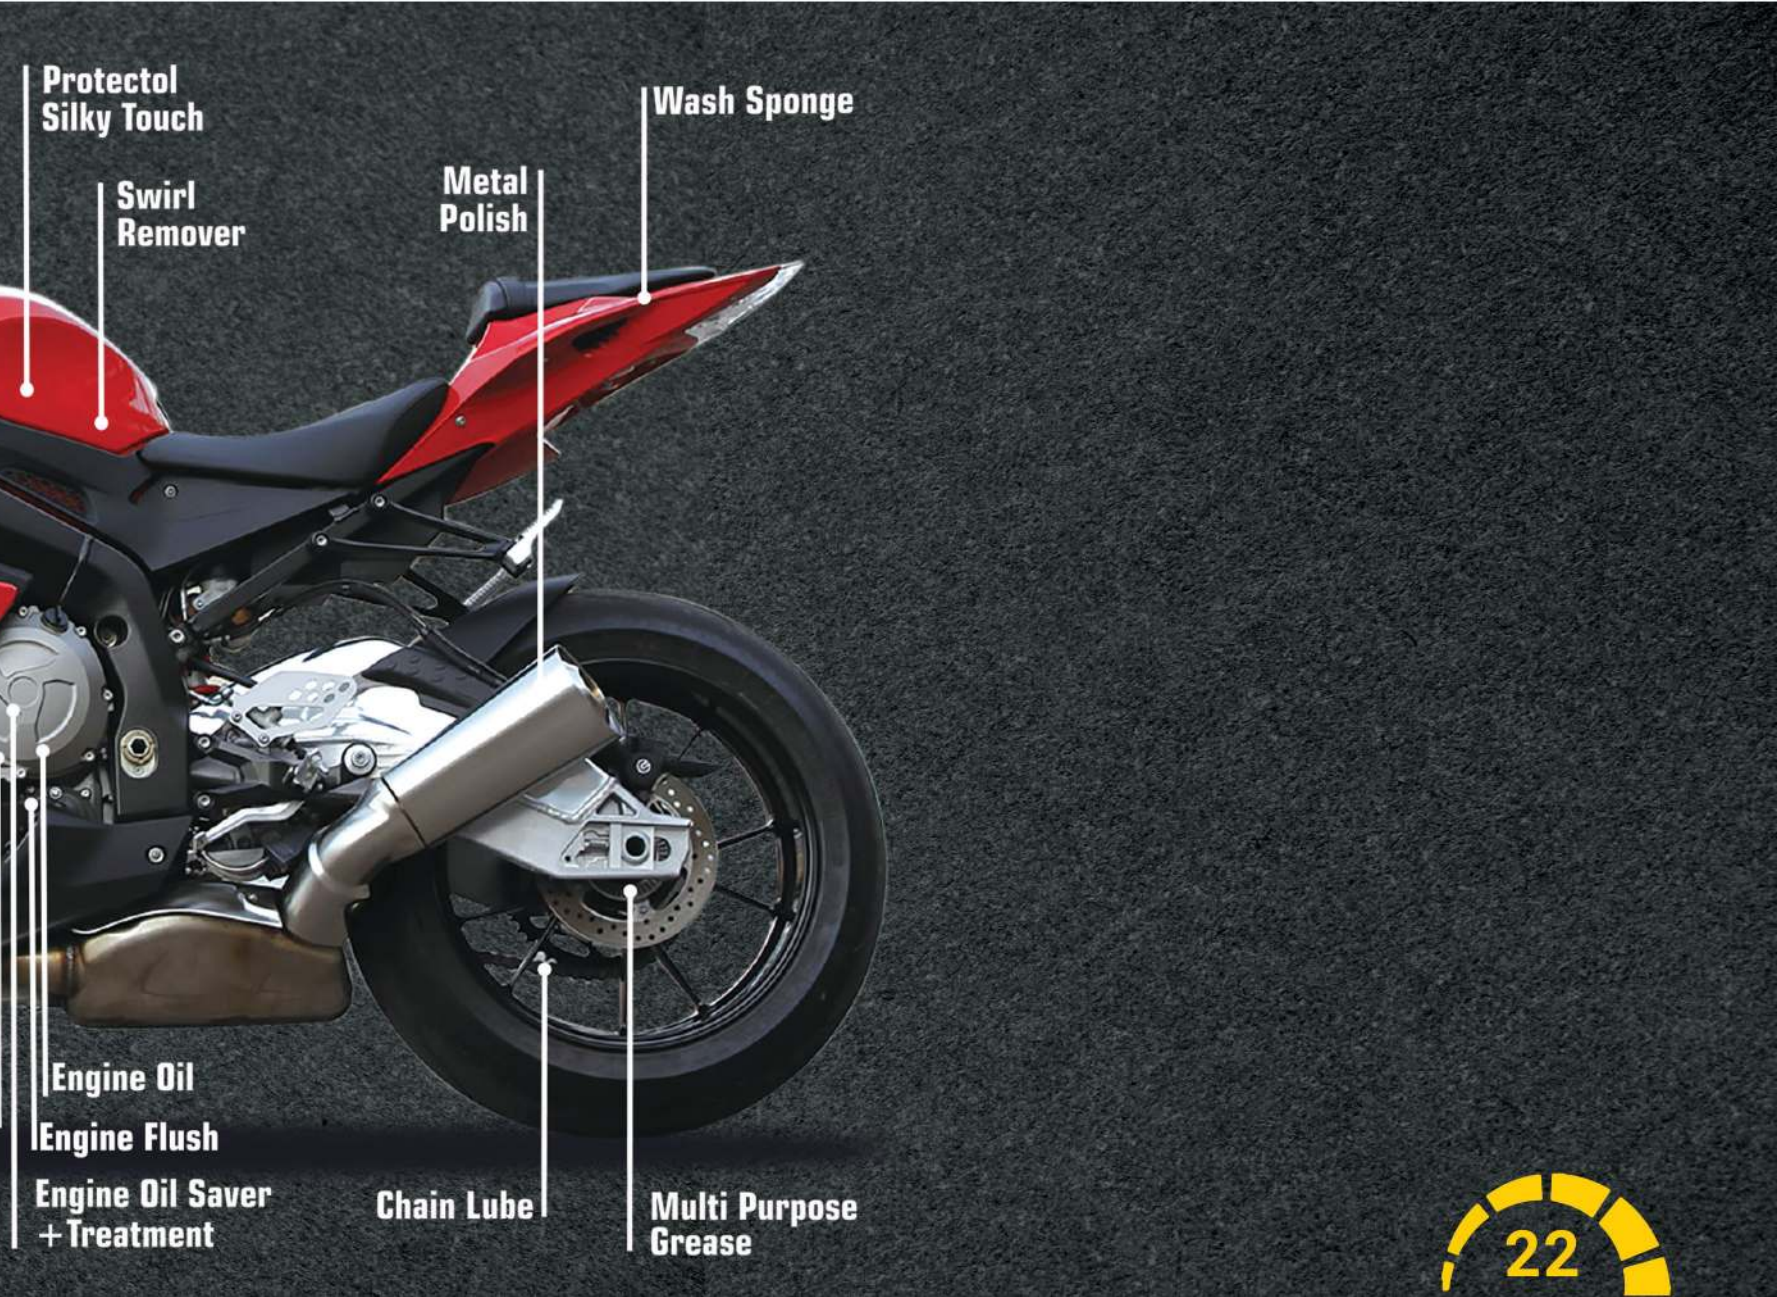

**Protectol
Silky Touch**

Wash Sponge

**Swirl
Remover**

**Metal
Polish**

**Engine Oil
Engine Flush
Engine Oil Saver
+ Treatment**

Chain Lube

**Multi Purpose
Grease**